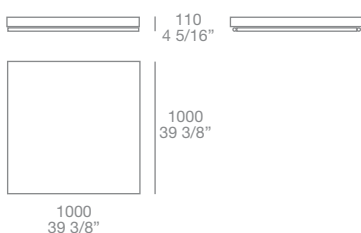

Dimensions:

Poliform S.p.A.

Sede legale in Inverigo. Direzione Amministrazione via Montesanto, 28 22044 Inverigo (CO) Italy

tel +39 031 6951 fax +39 031 699444 www.poliform.it info.poliform@poliform.it

Capitale Sociale Euro 10.350.000 int vers REA 129866

Codice Fiscale Partita Iva e Reg.Imprese Como IT00226920130